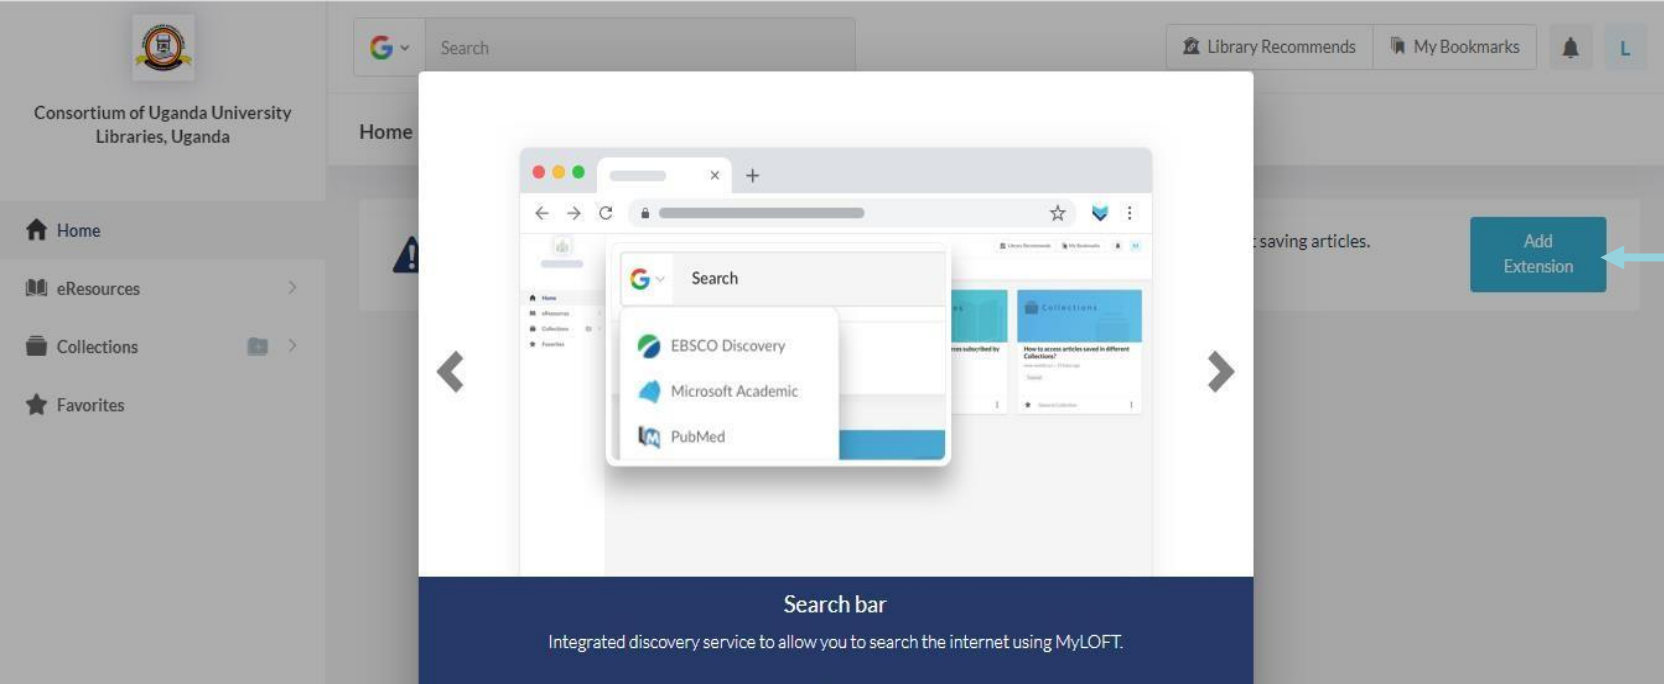

Consortium of Uganda University Libraries, Uganda

Email *
jnannozi@umu.ac.ug

Password *
.....

Sign in

Select or type "Consortium of Uganda University Libraries" (from the drop down menu) as your institute

Show all X

Show all X

First time login –
Welcome screen notifications

Click on “Add Extension” to
install the MyLoft Browser
extension

Home > Extensions > MyLOFT

MyLOFT

Offered by: app.myloft.xyz

★★★★★ 9 | Productivity | 20,000+ users