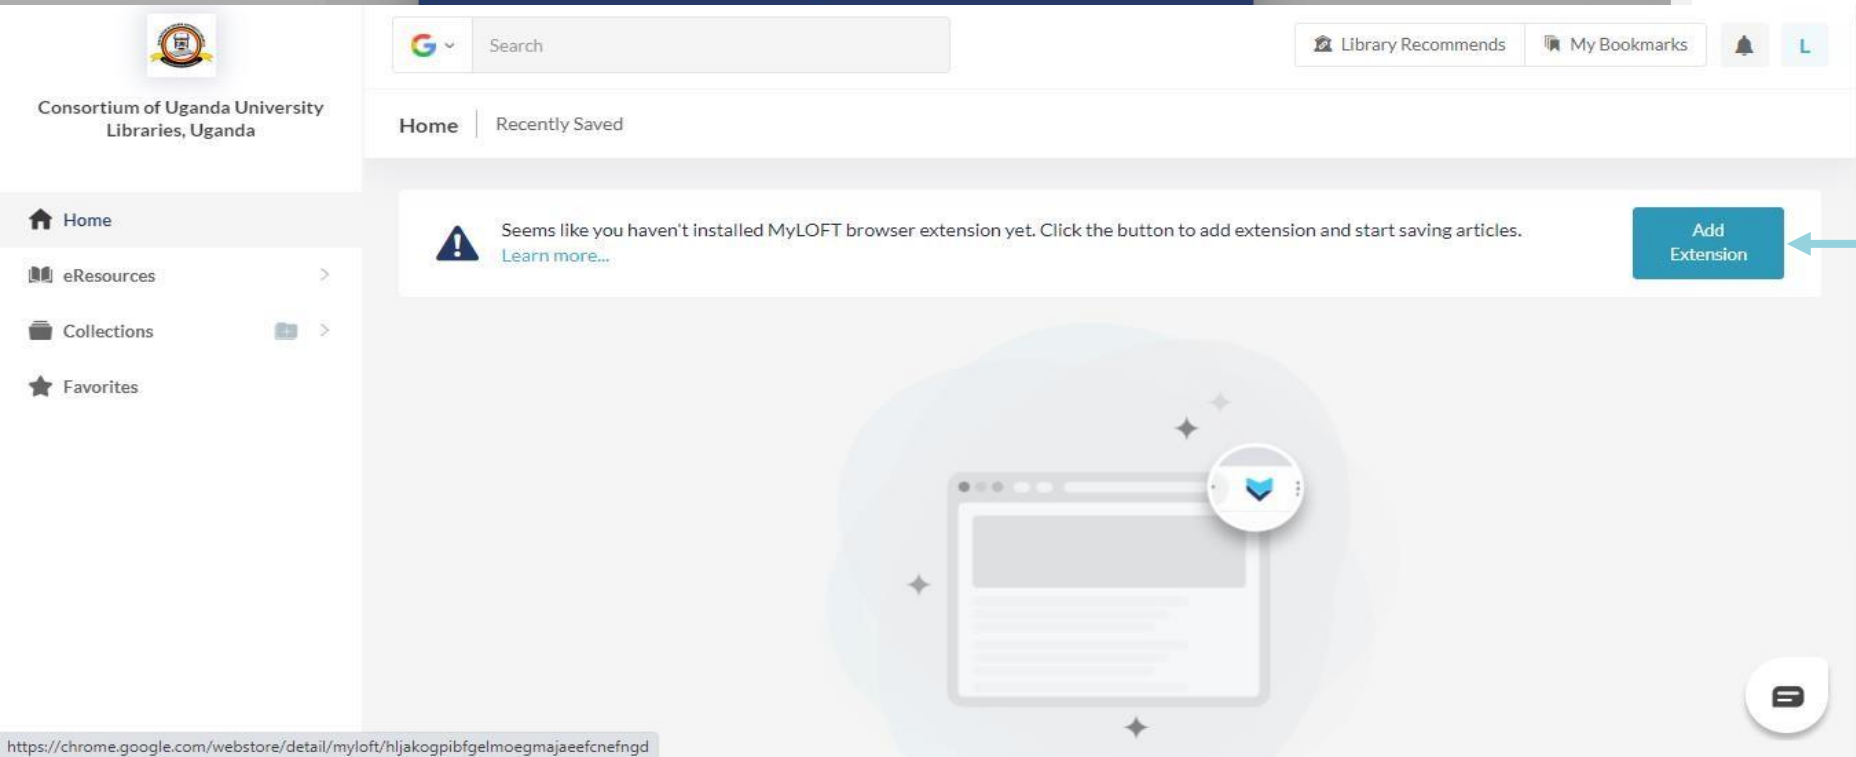

Consortium of Uganda University Libraries, Uganda

Email *
jnannozi@umu.ac.ug

Password *
.....

Sign in

Select or type "Consortium of Uganda University Libraries" (from the drop down menu) as your institute

Show all X

Show all X

First time login –
Welcome screen notifications

Click on “Add Extension” to
install the MyLoft Browser
extension

Home > Extensions > MyLOFT

MyLOFT

Offered by: app.myloft.xyz

★★★★★ 9 | Productivity | 20,000+ users